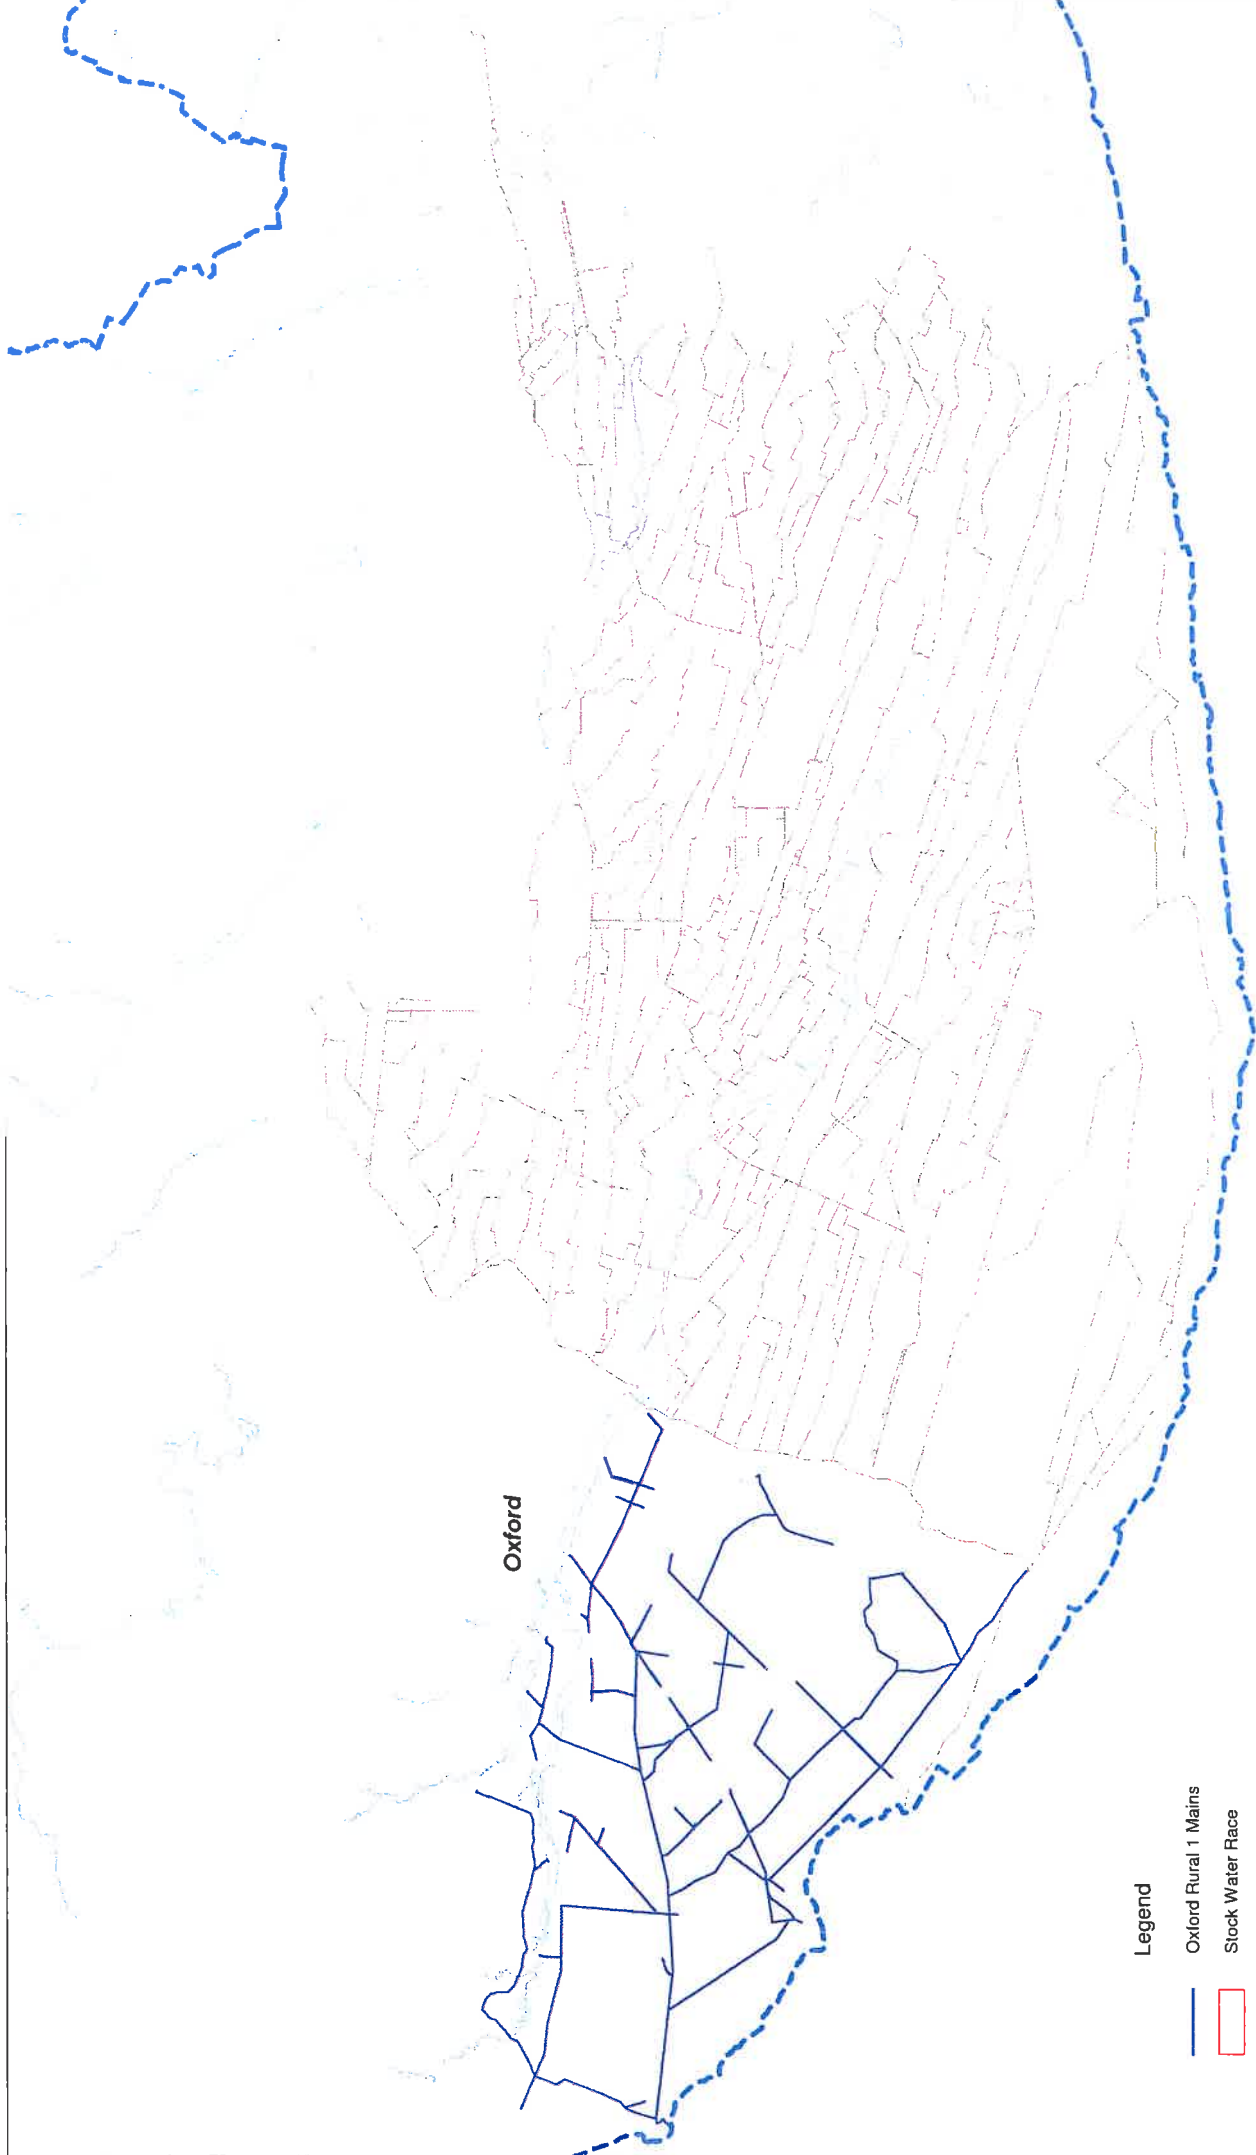

TABLER
26/6/08
Penyong
WDC

Waimakariri River

Legend

-  Oxford Rural 1 Mains
-  Stock Water Race
-  Rivers
-  District Boundary