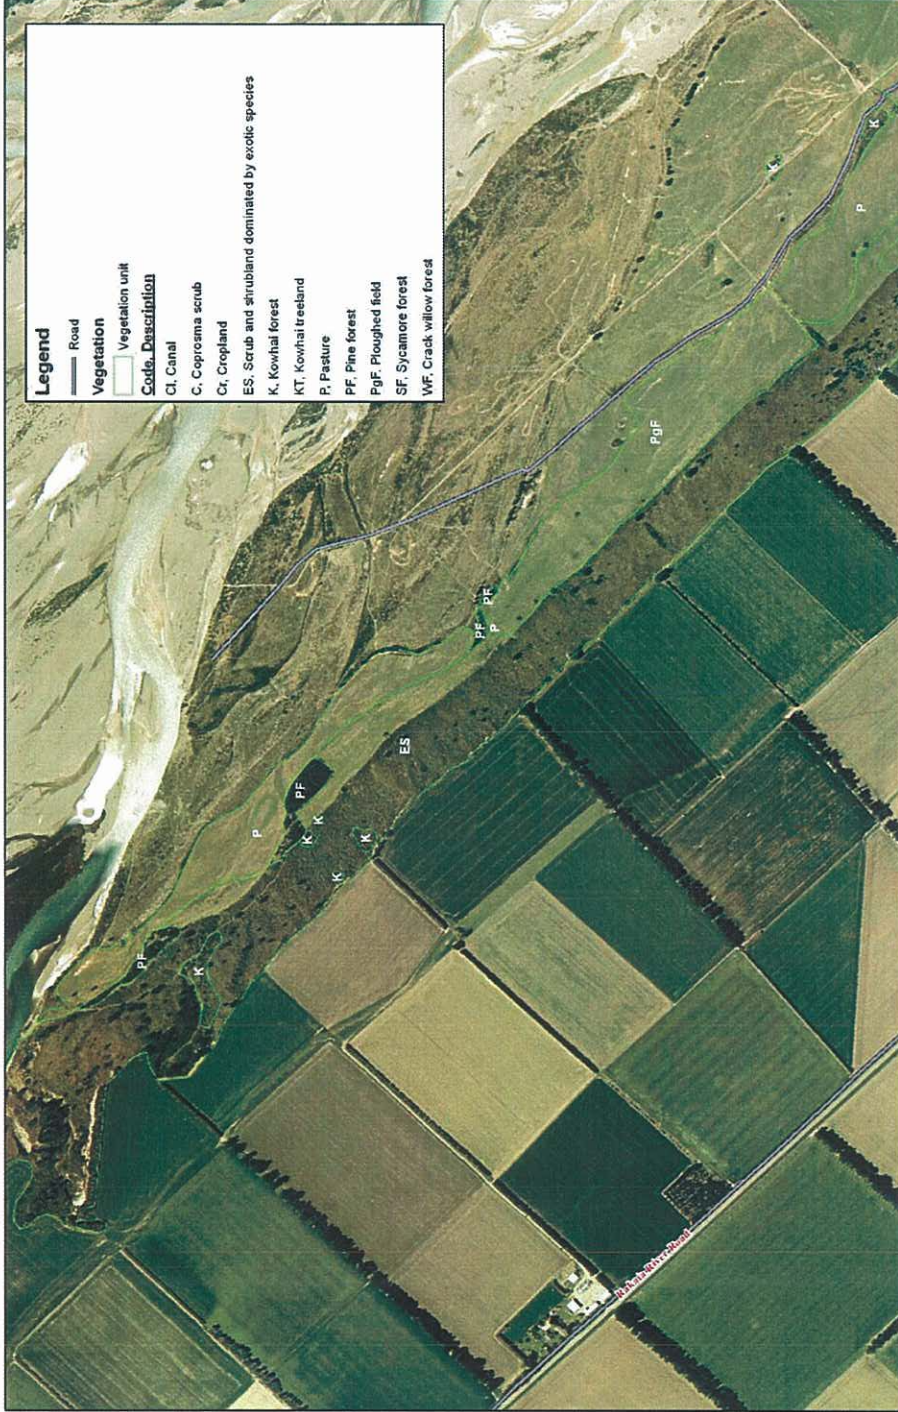

VEGETATION MAPS

Legend

-  Road
-  Vegetation unit
-  Index Sheet

Rakaia Vegetation Index Sheets

Scale: 1:35,000
 Format: A3
 Date: 28/01/09
 Cartographer: FM

Wildlands
 Scale: 1:7,000
 Format: A3
 Date: 28/01/09
 Cartographer: FN

Rakala Vegetation
 Index Sheet A1
 0 270 540 m
 E:\np\akuliyakala Vegetation.mxd

Contract Report No. 2131

Wildlands
 Scale: 1:7,000
 Format: A3
 Date: 28/01/09
 Cartographer: FM

Wildland © 2009
 CONSULTANTS

Contract Report No. 2131

Wildlands
 Scale: 1:7,000
 Format: A3
 Date: 29/01/09
 Cartographer: PM

Rakala Vegetation
 Index Sheet D1
 0 276 560 m
 E:\GIS\RakalaVegetation\Vegetation.mxd

Wildlands

Scale: 1:7,000
 Format: A3
 Date: 28/01/09
 Cartographer: FM