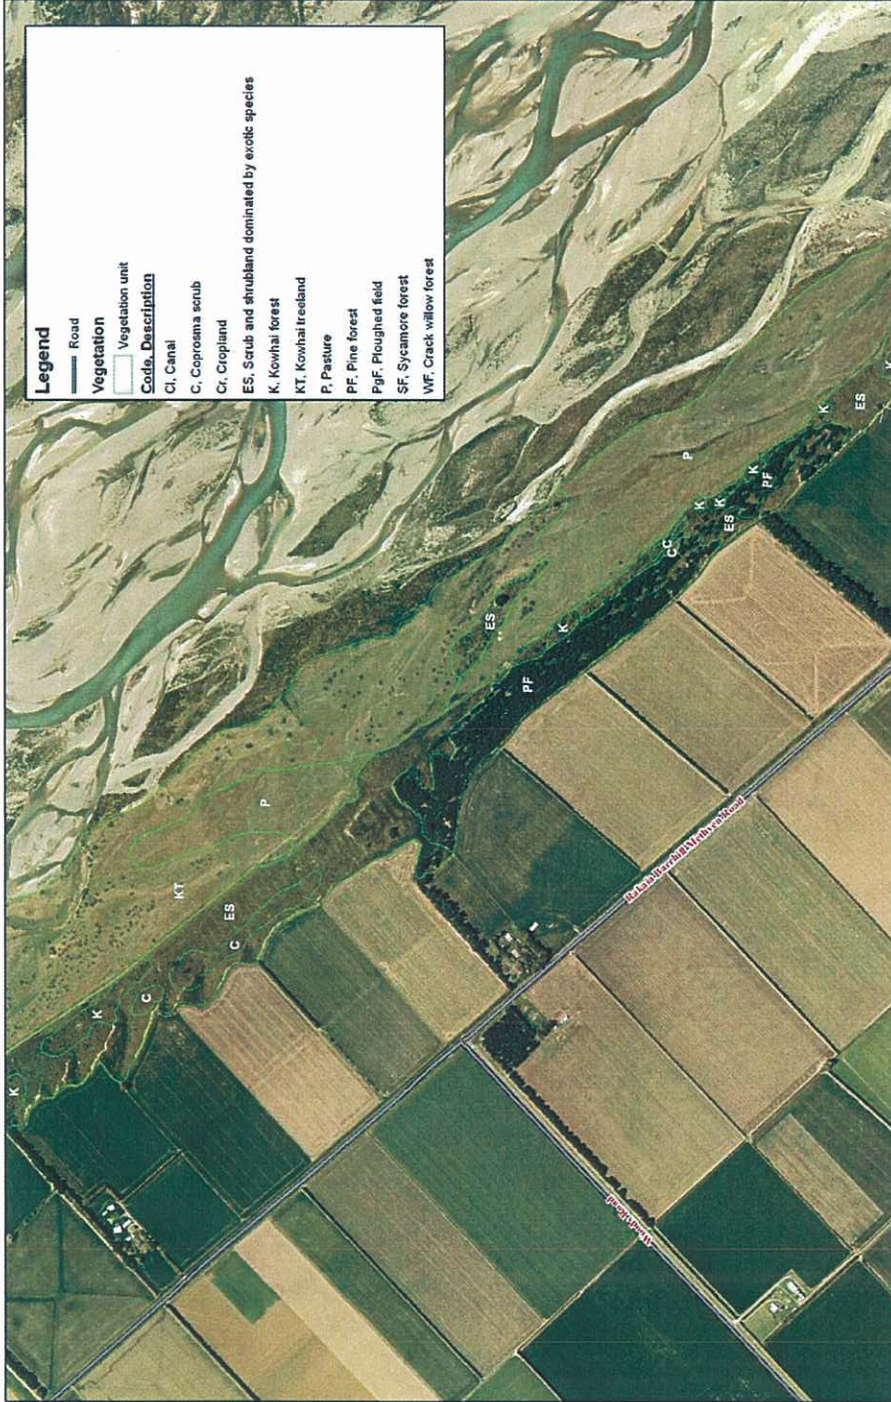

Wildlands
Scale: 1:7,000
Format: A3
Date: 29/01/09
Cartographer: PM

Rakala Vegetation
Index Sheet D1
0 276 560 m
E:\GIS\RakalaVegetation\Vegetation.mxd