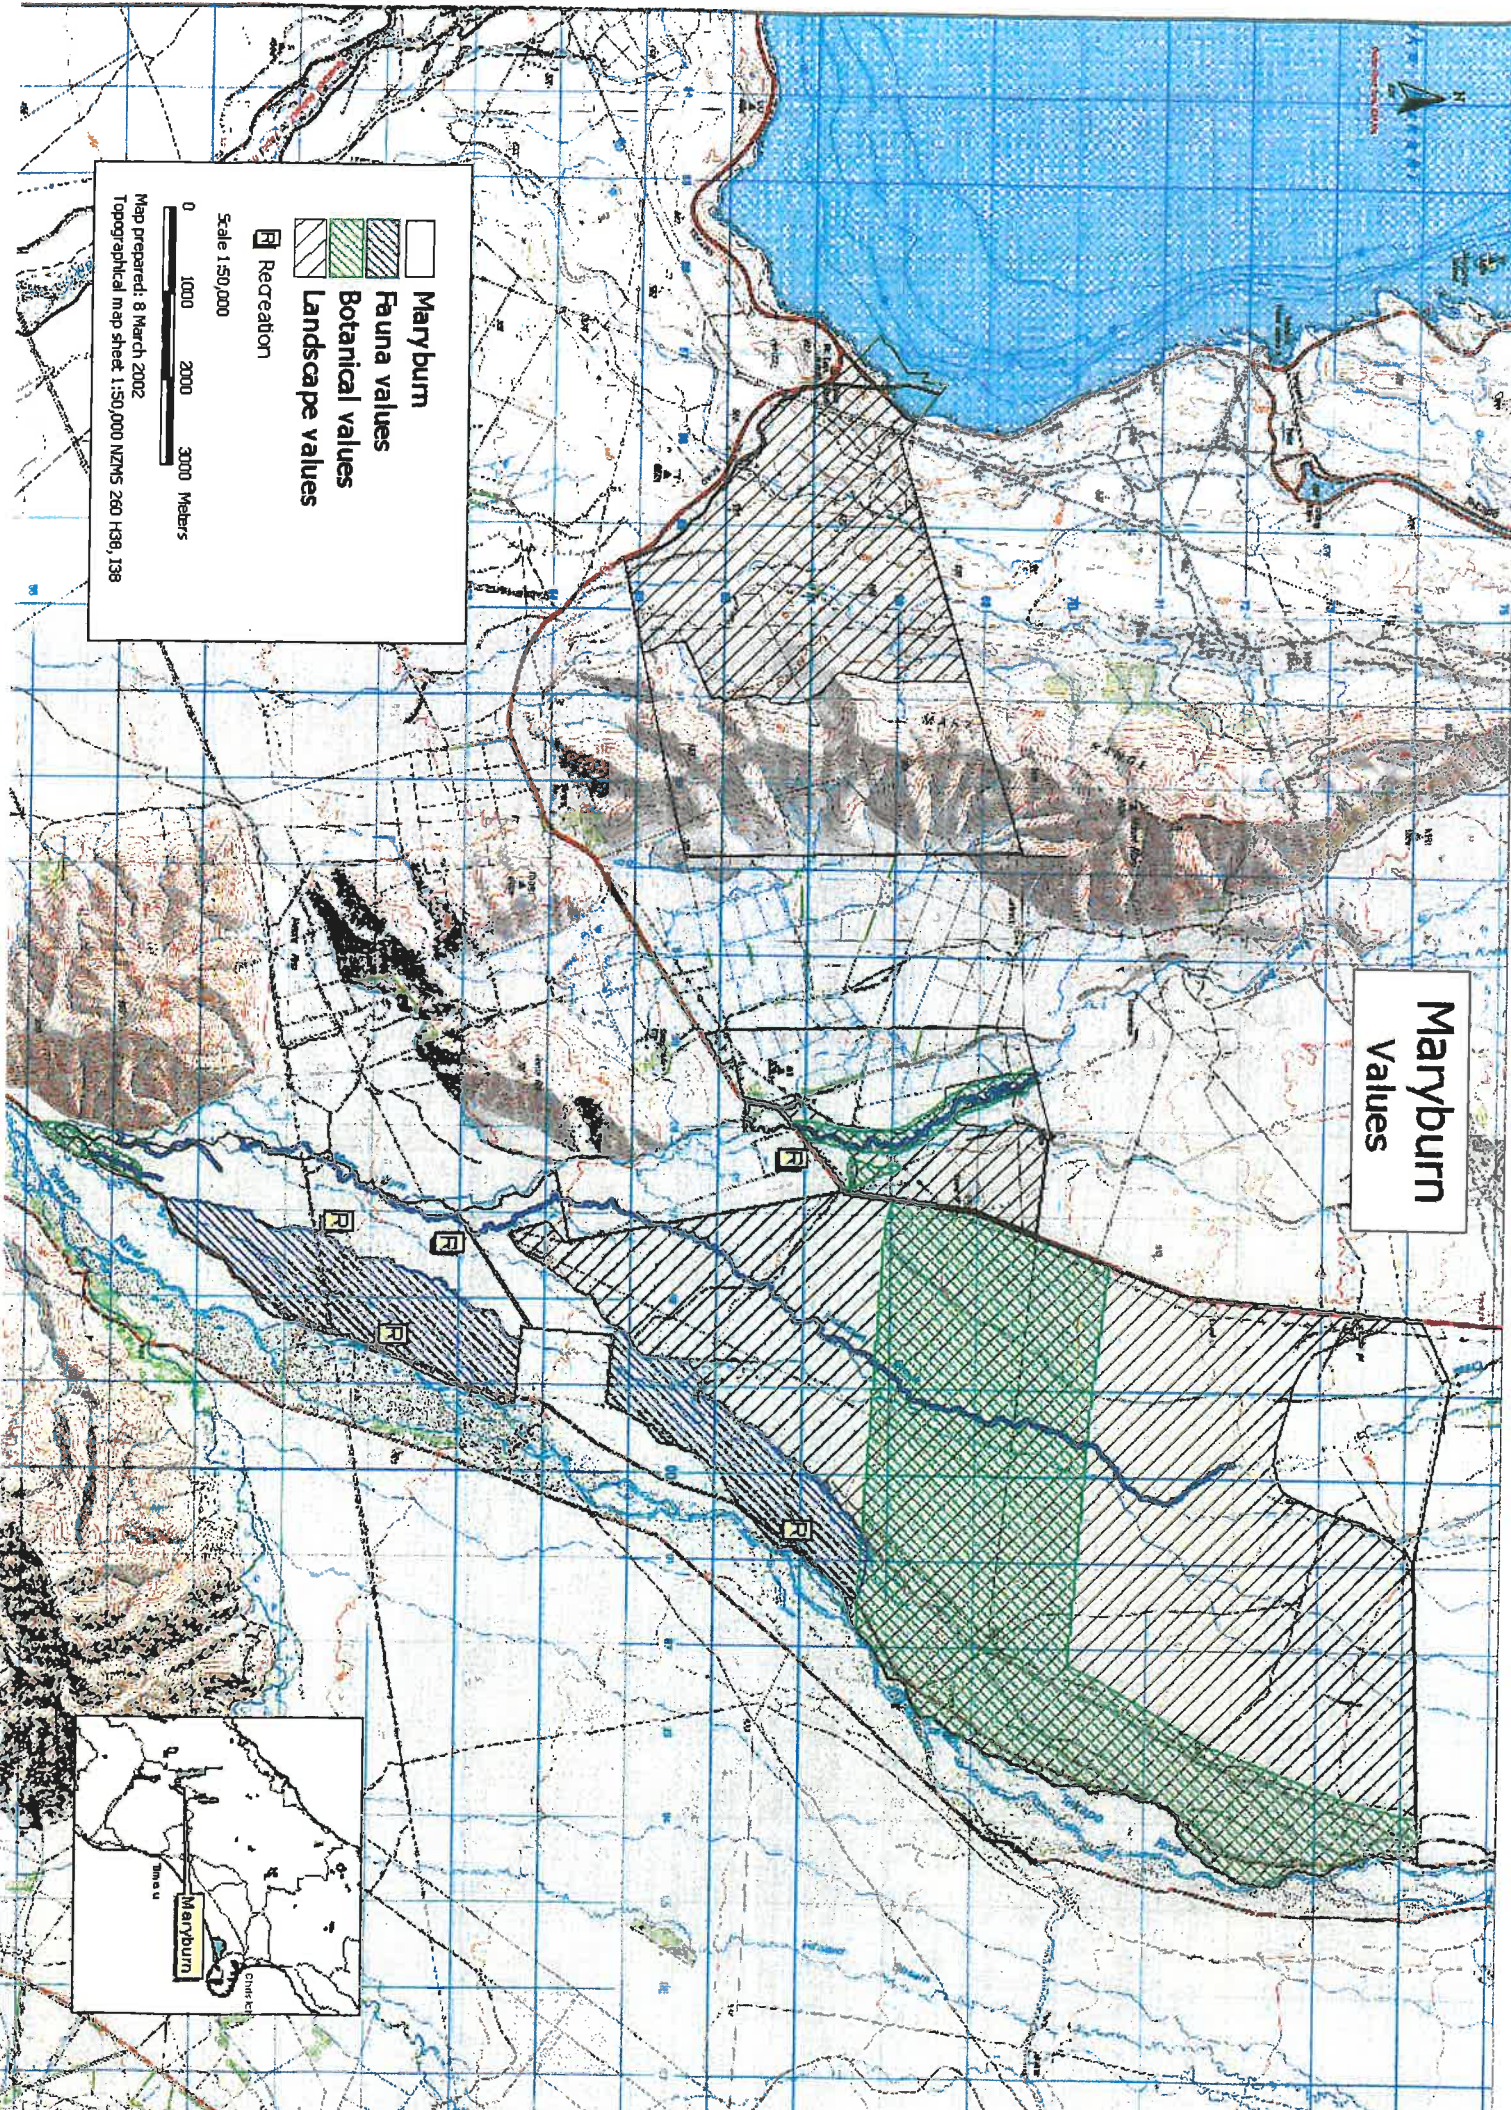

Maryburn Values

Maryburn

Fauna values

Botanical values

Landscape values

Recreation

Scale 1:50,000

0 1000 2000 3000 Meters

Map prepared: 8 March 2002
Topographical map sheet 1:50,000 NZMS 260 H38, I38