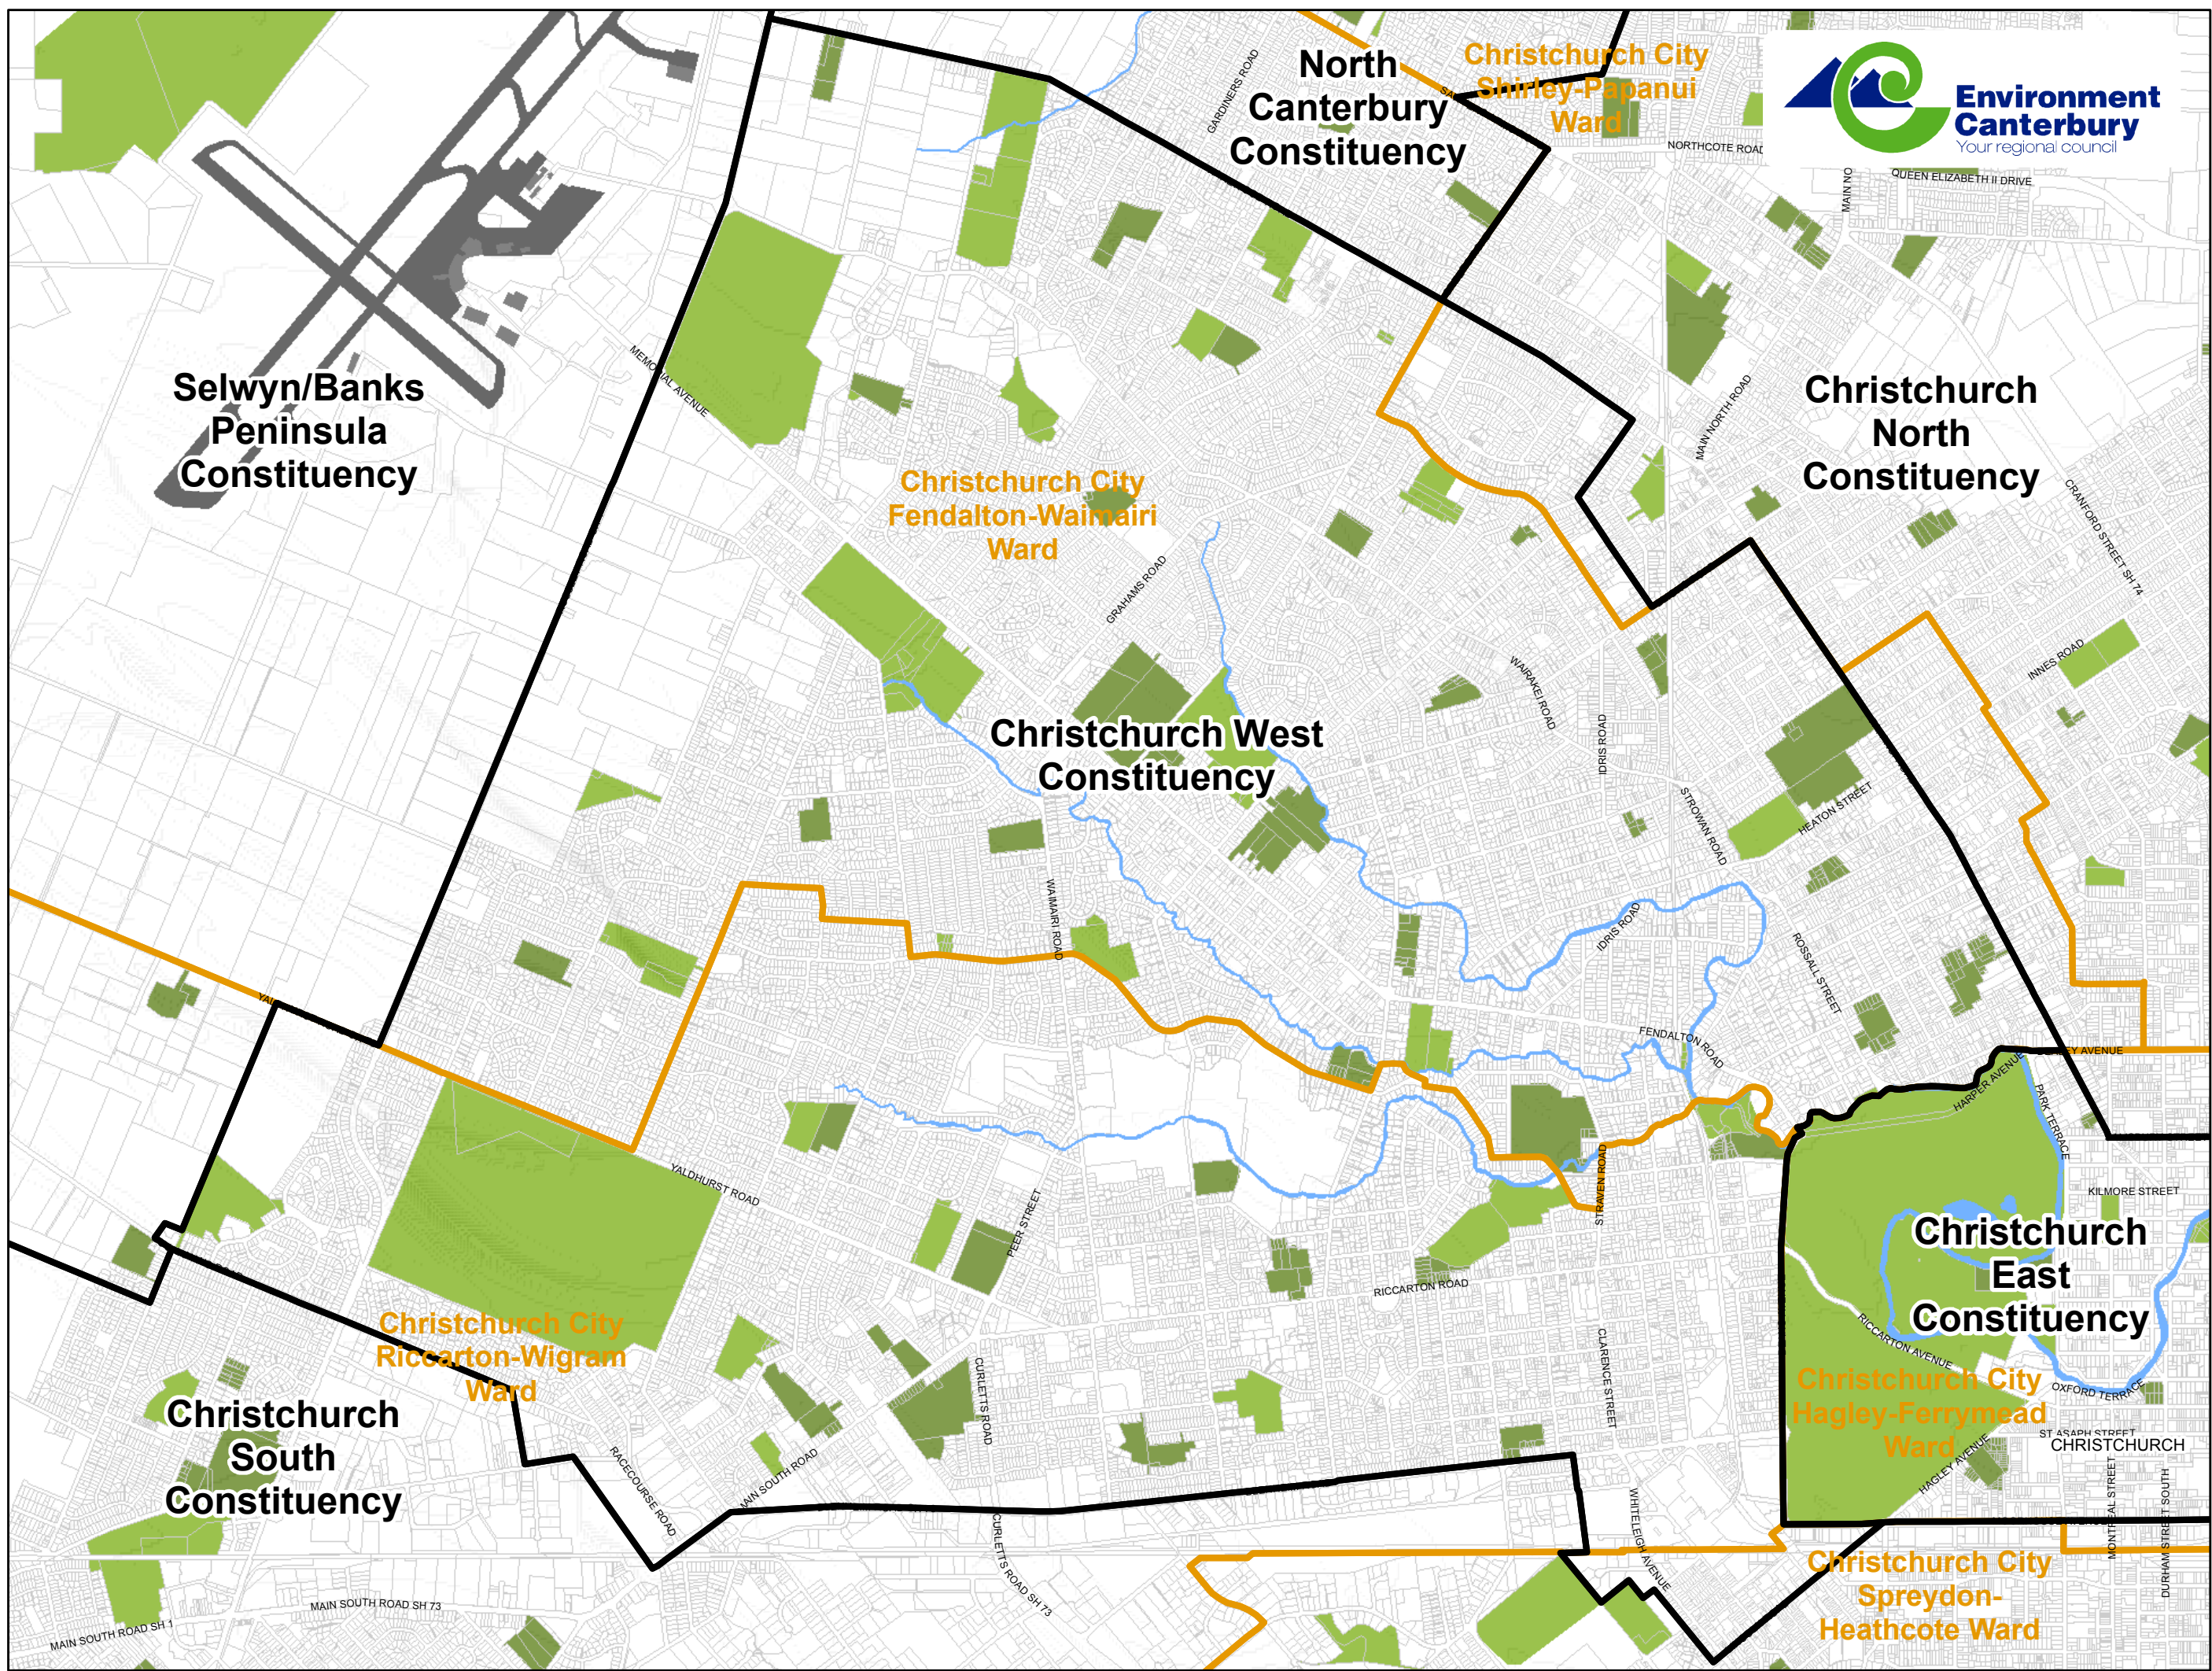

CHRISTCHURCH WEST

- Legend**
- Constituencies
 - Wards
 - Cadastral Parcels
 - Parks & Reserves