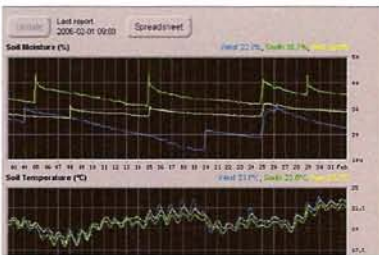

Water Meters
Data Management
Solutions
ECAN Approved

water
dynamics

A division of **tyco** / Flow Control

At your fingertips...

- Automated Regular Reports
- Excess Usage Optimisation
- ECAN / Local Body Compliance
- PDA Capability
- Future Proofed Reliability

Preferred Product Offering

Sappel

SAPPEL

- Mechanical Water Meters
- Threaded and Flanged options
- Class B
- Size 25mm – 500mm
- Pulse Emitters and Transmitters available.
- Factory calibrated

Emflux

- Electro Magnetic Flowmeters
- ABS tube & Housing option
- Steel Construction available
- Flanged
- Size 50mm to 400mm available
- Emflux Transmitter
- Remote solar panel
- Factory Calibrated
- Accuracy +/-1%

Emflux

Loncel Data Management

- Secure web site
- Free non-compliance alerts
- Add soil moisture monitoring for no additional service charge
- Service charge includes Annual Compliance Report
- Data reporting compliant with ECan specifications