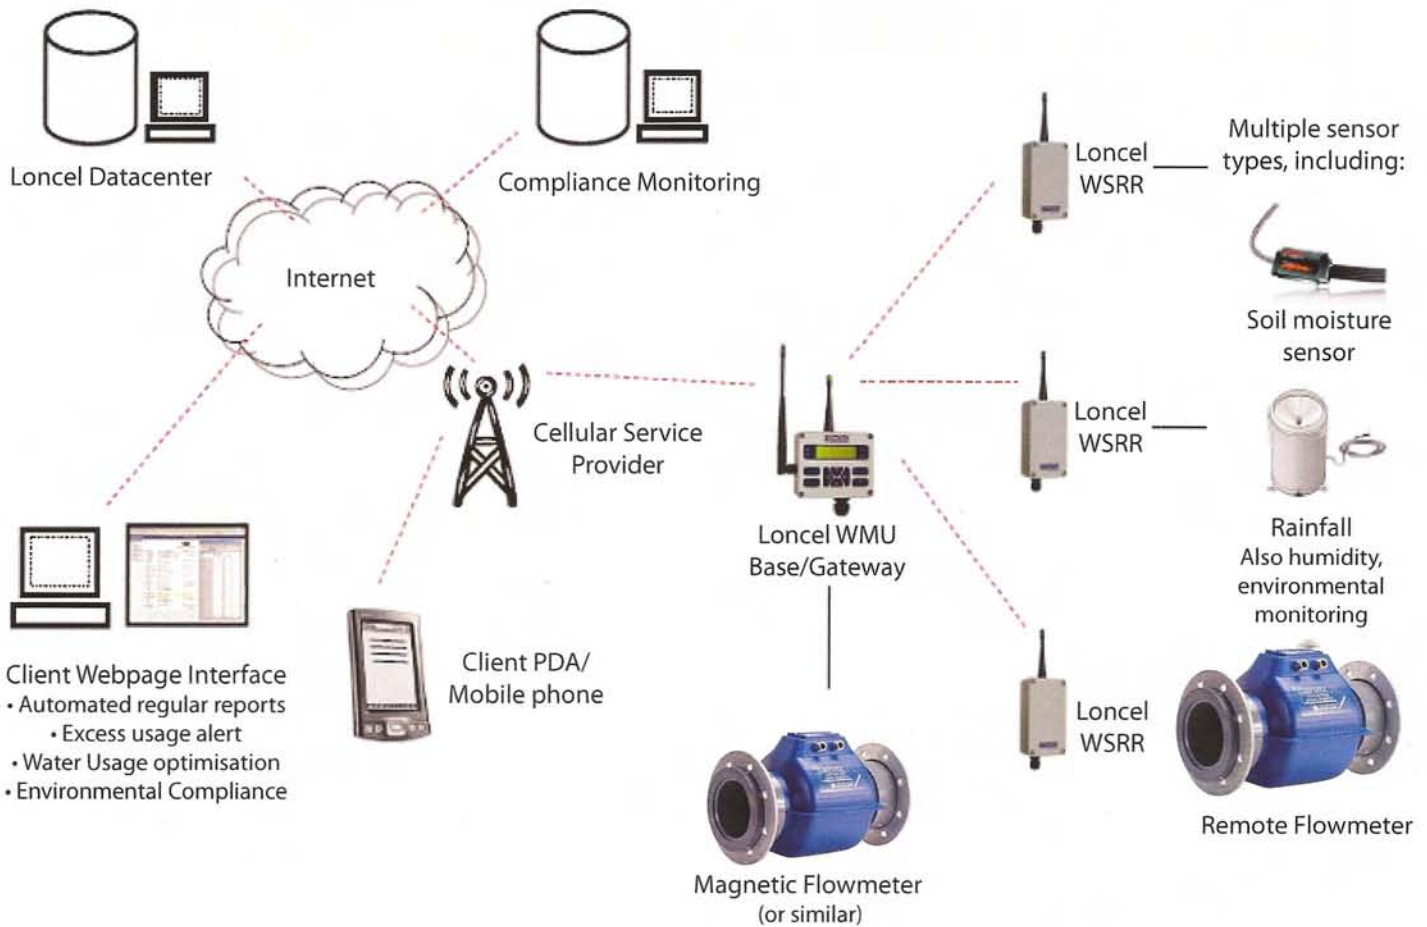

Water Meters
Data Management
Solutions
ECAN Approved

water
dynamics

A division of **tyco** / Flow Control

At your fingertips...

- Automated Regular Reports
- Excess Usage Optimisation
- ECAN / Local Body Compliance
- PDA Capability
- Future Proofed Reliability

Emflux

Loncel Data Management

- Secure web site
- Free non-compliance alerts
- Add soil moisture monitoring for no additional service charge
- Service charge includes Annual Compliance Report
- Data reporting compliant with ECan specifications

Water Dynamics Installation & Calibration

- Individually assessed and designed to suit each application
- Modular design maximises system performance, minimises cost
- Experienced, trained and mobilized install & service teams
- Service & Maintenance of equipment backed by manufacturer
- Design & Installation compliant with ECan specifications

Design • Install • Calibration • Data Management

Water Dynamics Our Offering

- Pacific's largest network of irrigation and water management services
- Experienced highly qualified professionals
- Service all irrigation needs including:
 - Viticulture
 - Horticulture
 - Agriculture
 - Landscape
 - Effluent Disposal
- Fully Managed Turnkey solutions